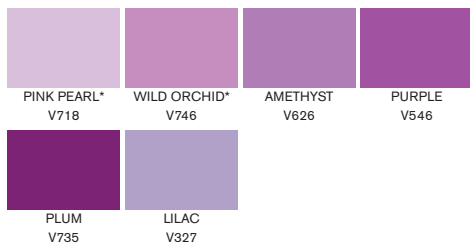

WINSOR & NEWTON

BrushMARKER™

yellows

oranges

reds

magentas

violets

black + blender

blues

greens

earth tones

greys

71 colours • 1 blender

*Colour unique to BrushMarker

www.winsornewton.com

The colour swatches shown are as closely matched as possible for the method of reproduction.