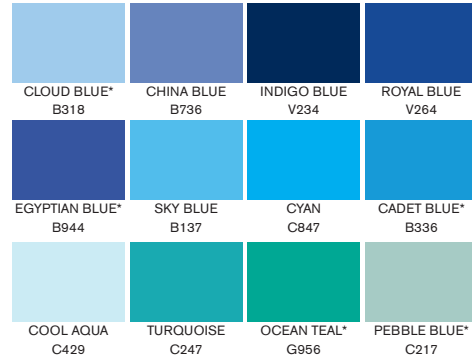

black + blender

blues