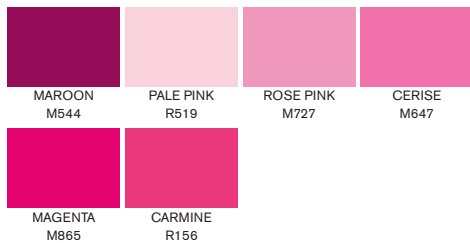

WINSOR & NEWTON

BrushMARKER™

yellows

oranges

reds

magentas

violets

black + blender

blues

greens

earth tones

greys

71 colours • 1 blender

*Colour unique to BrushMarker

www.winsornewton.com

The colour swatches shown are as closely matched as possible for the method of reproduction.