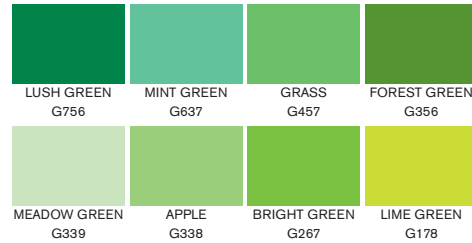

WINSOR & NEWTON

BrushMARKER™

yellows

oranges

reds

magentas

violets

black + blender

blues

greens

earth tones

greys

71 colours • 1 blender

*Colour unique to BrushMarker

www.winsornewton.com

The colour swatches shown are as closely matched as possible for the method of reproduction.