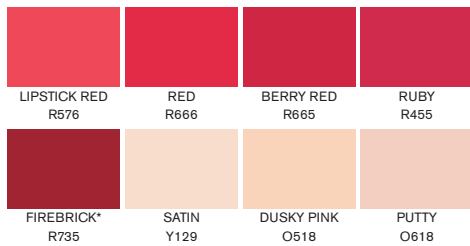

WINSOR & NEWTON

BrushMARKER™

yellows

oranges

reds

magentas

violets

black + blender

blues

greens

earth tones

greys

71 colours • 1 blender

*Colour unique to BrushMarker

www.winsornewton.com

The colour swatches shown are as closely matched as possible for the method of reproduction.